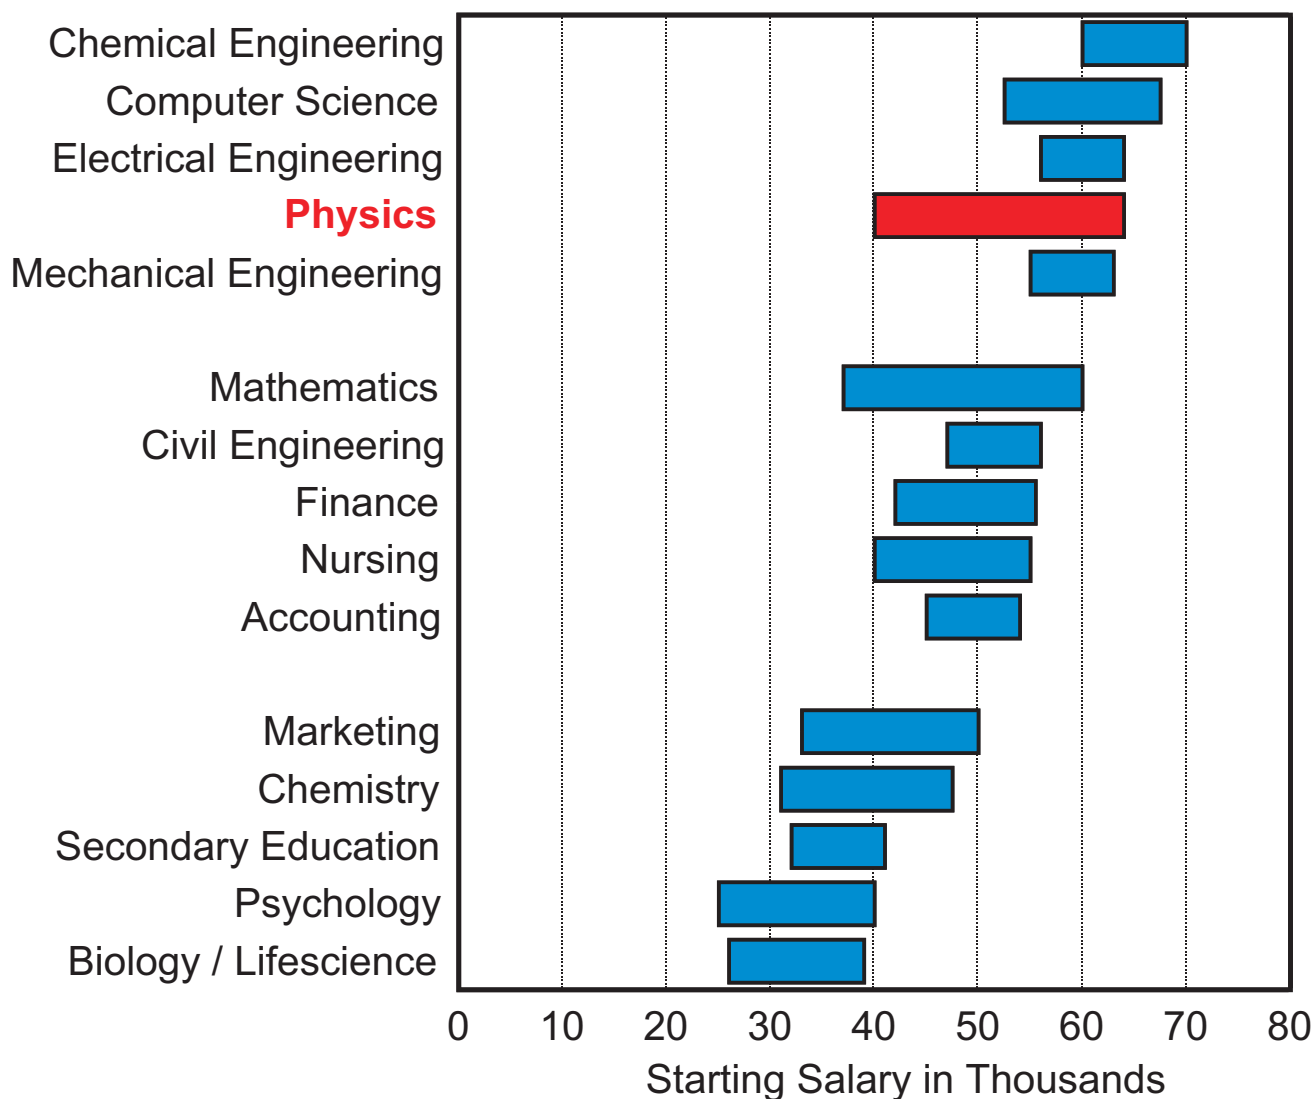

What's a Bachelor's Degree Worth?

Typical Salary Offers by Campus Recruiters, AY 2008-09

Bachelor's Field

Typical salaries are the middle 50%, i.e. between the 25th and 75th percentiles.

Reprinted from the Fall 2009 Salary Survey, with permission of the National Association of Colleges and Employers, copyright holder.